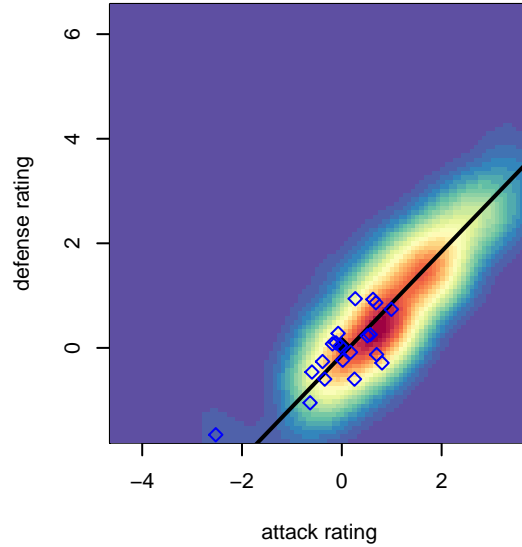

# Crossfire OR OC Fusion G01

Crossfire Oregon  
 Oregon City, OR  
 G01 total strength=806  
 attack=1.01 defense=1.03  
 fall league = PTT G01 Div 2 White  
 spr league = Spr OYS G01 Div 2 White  
 notes= Oregon City

**Crossfire OR OC Fusion G01**  
 Dots are actual minus expected GF (blue circles) and GA (red triangles).  
 Blue line is smoothed change in attack strength. Red is smoothed change in defense strength.

**attack and defense variance (black dot)  
relative to other teams  
and top 10 in region**

**attack and defense rating  
relative to others at age  
and all opponents in last 13 months**

**Performance relative to 13 month average**