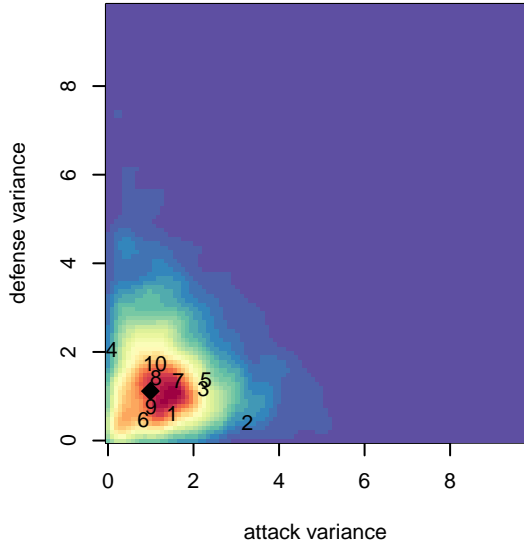

**attack and defense variance (black dot)
relative to other teams
and top 10 in region**