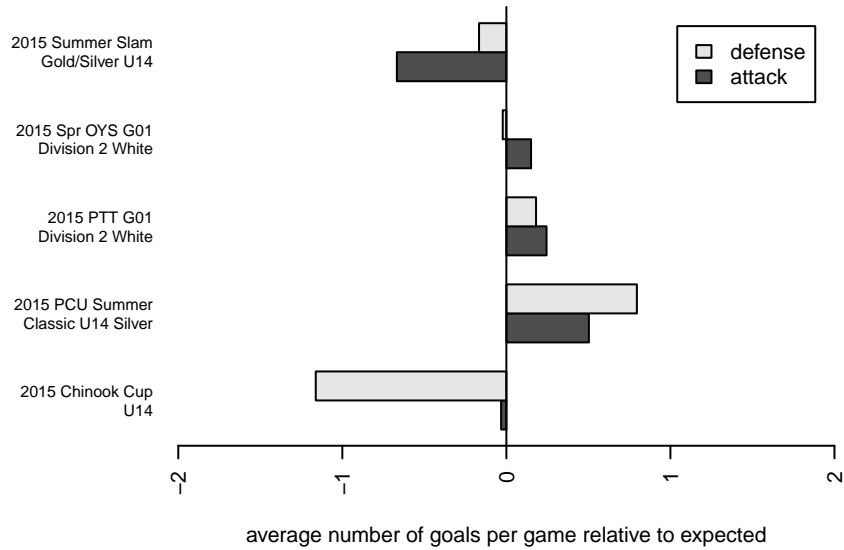

**Crossfire OR OC Fusion G01**  
 Dots are actual minus expected GF (blue circles) and GA (red triangles).  
 Blue line is smoothed change in attack strength. Red is smoothed change in defense strength.

**attack and defense variance (black dot)  
relative to other teams  
and top 10 in region**

**attack and defense rating  
relative to others at age  
and all opponents in last 13 months**

**Performance relative to 13 month average**