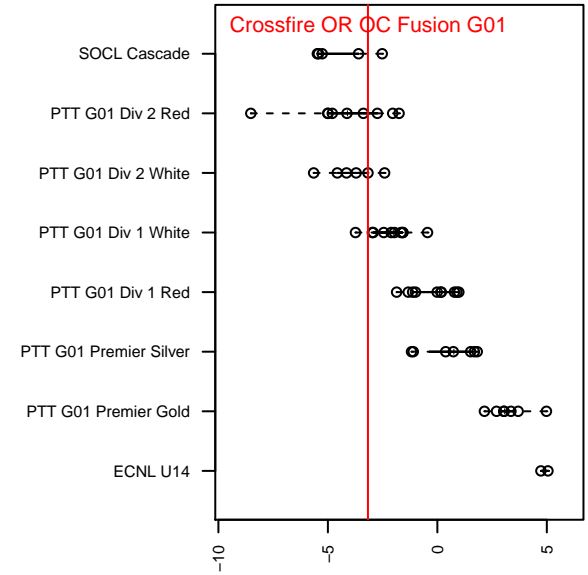

# Crossfire OR OC Fusion G01

Crossfire Oregon  
 Oregon City, OR  
 G01 total strength=806  
 attack=1.01 defense=1.03  
 fall league = PTT G01 Div 2 White  
 spr league = Spr OYS G01 Div 2 White  
 notes= Oregon City

alt names used:

Venues played:  
 2015 PCU Summer Classic U14 Silver  
 2015 Chinook Cup U14  
 2015 Summer Slam Gold/Silver U14  
 2015 PTT G01 Division 2 White  
 2015 OYS Founders Cup G01  
 2015 Spr OYS G01 Division 2 White

**Crossfire OR OC Fusion G01**  
 Dots are actual minus expected GF (blue circles) and GA (red triangles).  
 Blue line is smoothed change in attack strength. Red is smoothed change in defense strength.

**attack and defense variance (black dot)  
relative to other teams  
and top 10 in region**

**attack and defense rating  
relative to others at age  
and all opponents in last 13 months**

**Performance relative to 13 month average**