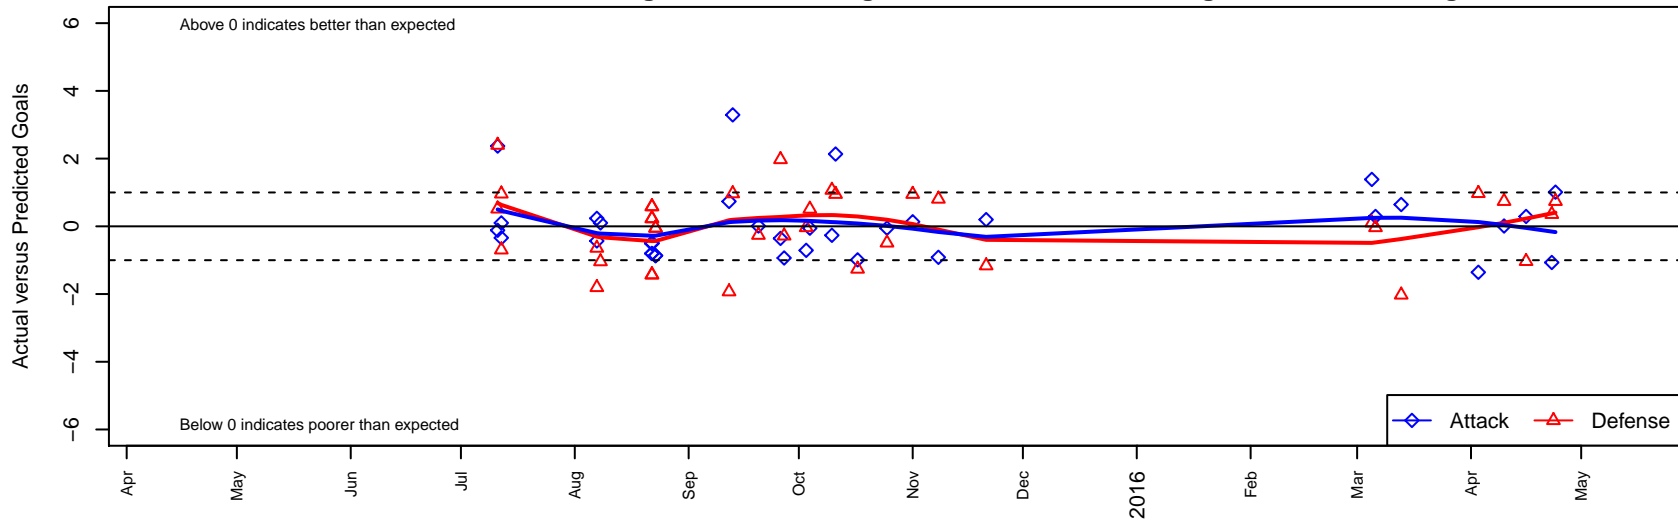

# Crossfire OR OC Fusion G01

Crossfire Oregon  
 Oregon City, OR  
 G01 total strength=806  
 attack=1.01 defense=1.03  
 fall league = PTT G01 Div 2 White  
 spr league = Spr OYS G01 Div 2 White  
 notes= Oregon City

**Crossfire OR OC Fusion G01**  
 Dots are actual minus expected GF (blue circles) and GA (red triangles).  
 Blue line is smoothed change in attack strength. Red is smoothed change in defense strength.

**attack and defense variance (black dot)  
relative to other teams  
and top 10 in region**

**attack and defense rating  
relative to others at age  
and all opponents in last 13 months**

**Performance relative to 13 month average**